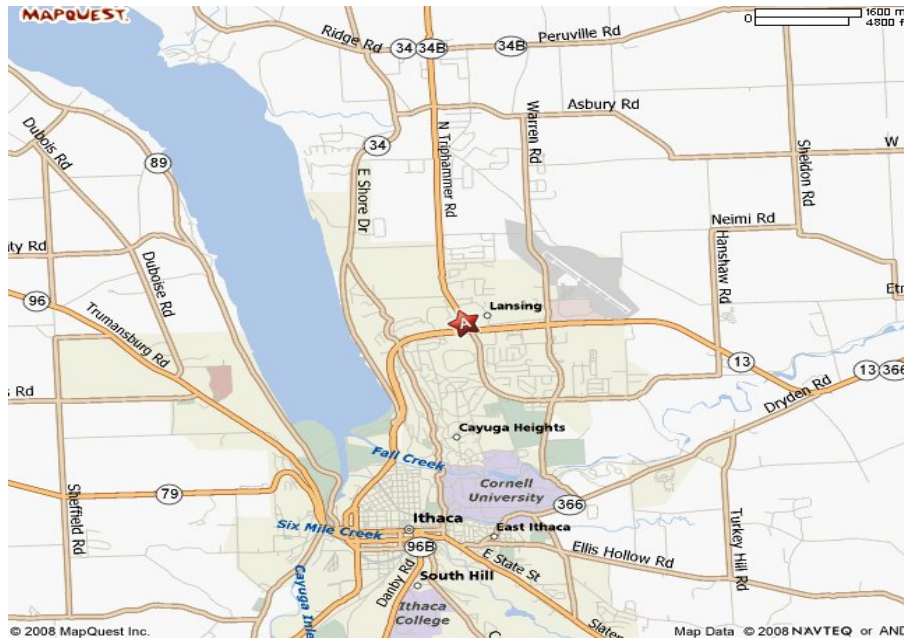

Ramada Ithaca Executive Conference Center

**2310 N Triphammer Rd
Hwy 13 & Triphammer Rd
Ithaca, NY 14850 US**

Phone: 607-257-3100 Fax: 607-257-4425

From North:

Interstate 81 South to Exit 12. Turn left onto US Route 281 South continue to Route 13 South to Ithaca. Turn right onto Triphammer Road, Ramada will be on the left in .25 mile.

From South:

Interstate 81 North to Exit 8. Follow Route 79 West into Ithaca. Turn right onto Route 13 North. Turn left onto Triphammer Road, Ramada will be on the left in .25 mile.

From East:

NY State Thruway/I-90 West to Exit 34A. Follow Interstate 481 South to Interstate 81 South to Exit 12. Turn left onto US Route 281 South continue to Route 13 South toward Ithaca. Turn right onto Triphammer Road, Ramada will be on the left in .25 mile.

From West:

NY State Thruway/I-90 West to Exit 41. Route 318 East to Route 89 South into Ithaca to Route 13 North. Turn left onto Triphammer Road, Ramada will be on the left in .25 mile.

From Tompkins County Regional Airport:

Route 13 South to the Triphammer Road/Pyramid Mall Exit. Turn right onto Triphammer Road, Ramada will be on the left in .25 mile (Free Transportation from the airport to the Ramada- Call Ramada)